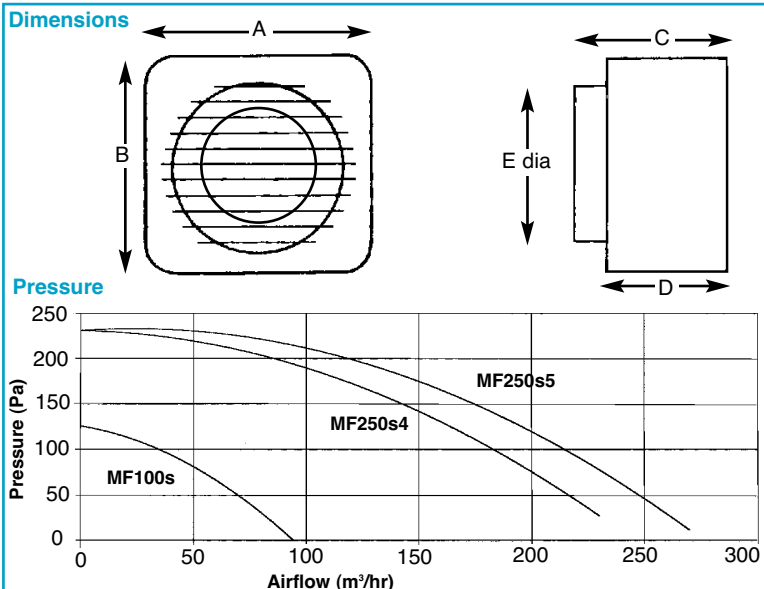

THE "MF" RANGE OF FANS WILL SOLVE YOUR VENTILATION PROBLEMS WHILST ENSURING THAT YOU COMPLY WITH THE CURRENT BUILDING REGULATIONS REQUIREMENTS.

TECHNICAL CHARACTERISTICS

Model	max m ³ /hr	min m ³ /hr	max litres/sec	min litres/sec	Max mmH ₂ O	Max Pa	Volts	Hz	Watts	max dbA	min dbA	Hole dia mm	IPX4	A	B	C	D	ØE	Weight kg
MF100s	95	35	26	10	13	125	230	50	27	40	20	100	yes	160	160	105	80	97	0.8
MF100LVs	95	35	26	10	13	125	12	50	27	40	20	100	IP57	160	160	105	80	97	0.8
MF250s(4)	230	82	64	23	23	225	230	50	50	52	22	100	yes	210	210	150	122	100	1.8
MF250s(5)	270	98	75	27	23	225	230	50	50	52	22	120	yes	210	210	150	122	120	1.8